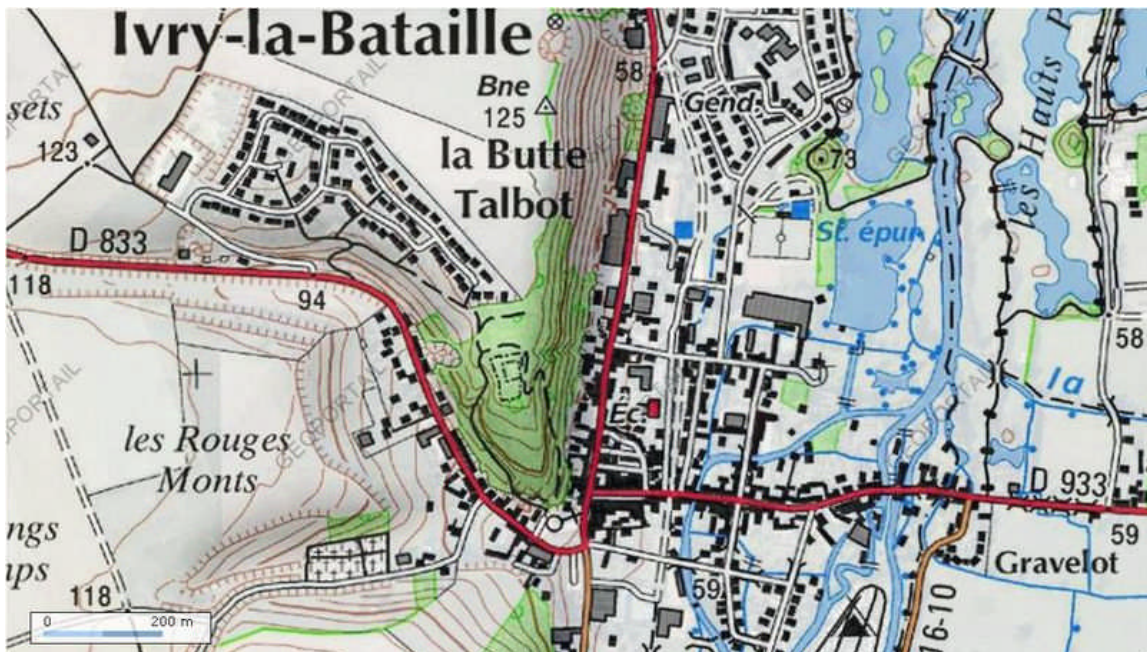

D'IVRY – Visuals

Maps:

Churches:

Eglise Ivry la Bataille – the original Church was inside the Castle

Other Buildings:

Castle of d'Ivry la Bataille

See <http://www.casteland.com/puk/castle/hnormand/eure/ivryb/ivrylab.htm> for further information about the history of this castle built by Ralph d'Ivry in the late 10th Century, and an extensive photo gallery.