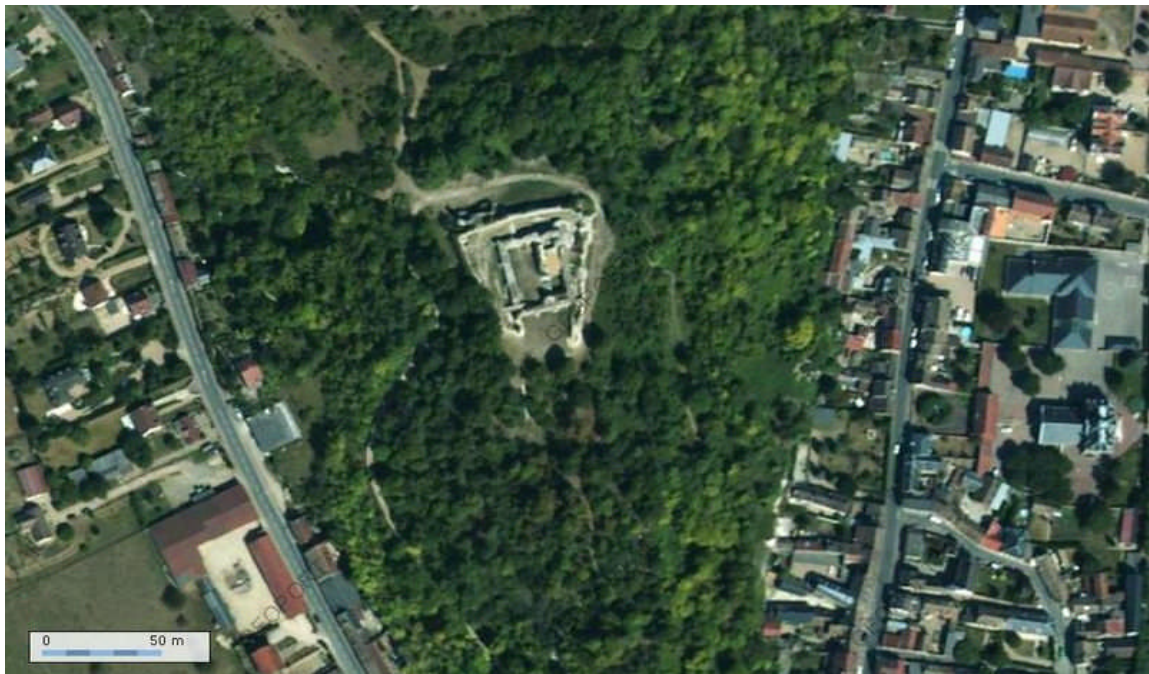

D'IVRY – Visuals

Maps:

Churches:

Eglise Ivry la Bataille – the original Church was inside the Castle

Other Buildings:

Castle of d'Ivry la Bataille

See <http://www.casteland.com/puk/castle/hnormand/eure/ivryb/ivrylab.htm> for further information about the history of this castle built by Ralph d'Ivry in the late 10th Century, and an extensive photo gallery.